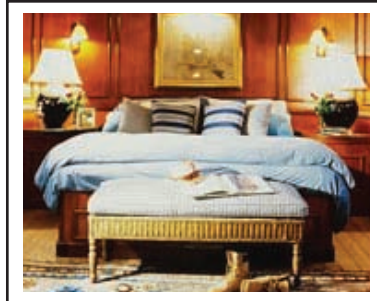

Junk

Michelangelo

Specifications

Length	88ft
Engine	Twin 500HP
Passenger Cap.	60
Layout	Michelangelo at over 88ft long is quite simply the most luxurious, classic pleasure boat currently available for private charter in Hong Kong. Ideal for those special occasions to impress your friends, clients or family. No expense has been spared in furnishing this floating palace, with room for up to 60 guests.
Facilities	Four luxury bedrooms, showers, full galley with oven, stove, fridges and ice maker. arge LCD TV, DVD and iPod compatible.