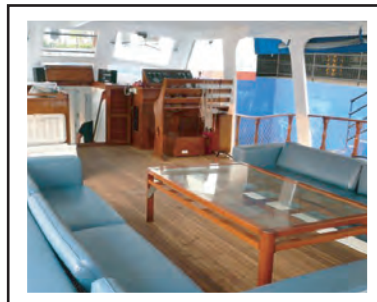

Junk

Spice

Specifications

Length	62ft
Passenger Cap.	50 exclude Crews
Description	<p>Spice is a luxury White Chinese Junk, with immaculate fitted teak decking and unusual large central u-shaped sofa and large coffee table.</p> <p>It has his and her toilets and a large kitchen area. Our experienced crew can take you anywhere in Hong Kong on this wonderful vessel with large twin engines, you can travel fast and safe.</p>